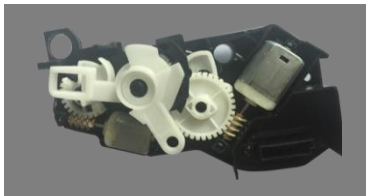

Car-level performance of the Japanese import horse stance Chimada, and the original car perfect match.