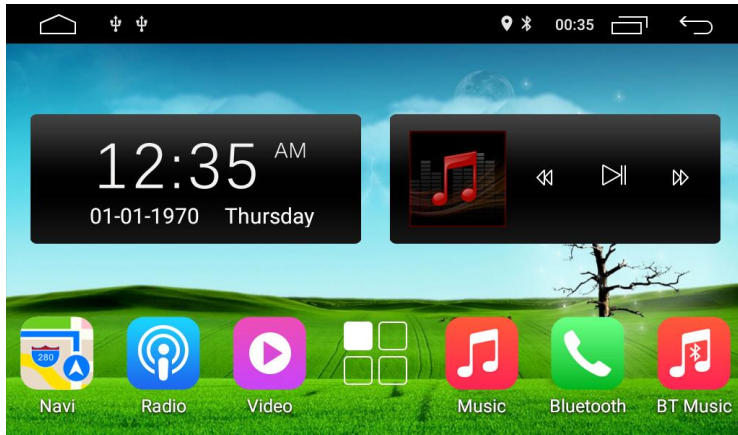

TOYOTA

UNIVERSAL NAVIGATION SYSTEM

SPECIFICATIONS

- 7" LCD, HD, Capacitive Touch Screen Function
- Operation System: Android 8.1
- Screen Resolution: 1024*600 HD
- Memory: 2 GB DDR3
- Storage Space: 16GB
- Mirror Link: Android Phone need USB cable, Iphone Via WI-FI wireless hotspot (Support IOS 12.1)
- Built-in DVD Player
- Navigation Software: IGO, Natively, Sigil etc
- Radio/Wifi/Bluetooth/Steering Wheel Control/USB: Yes
- Rear view video: Support Automotive Turn on When Reversing
- Remote Control : Yes
- Interface : Video Input/Output Audio Input/Output
- Built-in 50X4 Power Amplifier

Model # 55023 TOYOTA UNIVESAL

The image features a white background with several thick, red, horizontal bars. The top bar is a solid red line. Below it is a red bar with a slight 3D effect and a shadow. The central text 'THANK YOU' is positioned between two more red bars with 3D effects. At the bottom, there are two more red bars, one solid and one with a 3D effect.