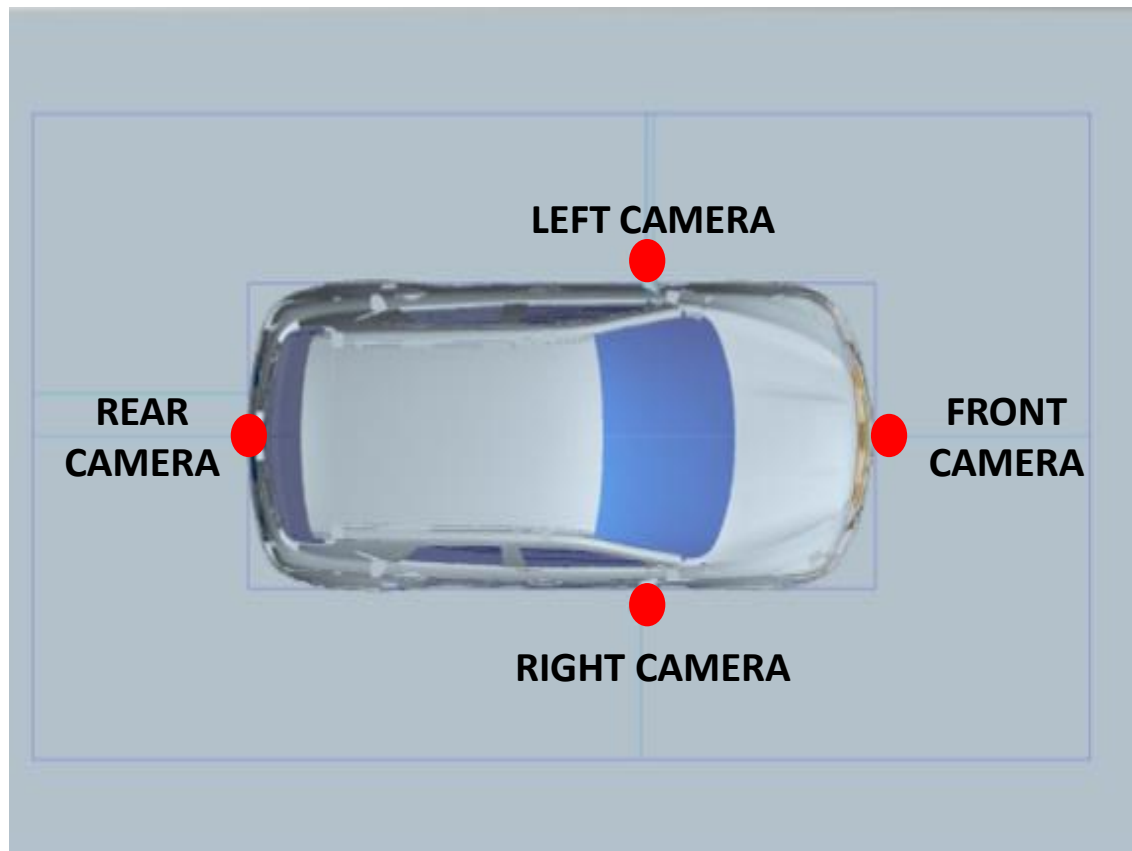

LAND CRUISER 3D SATELLITE CAMERA

SYSTEM COMPONENTS

CAMERA LOCATION

FRONT & BACK 3D VIEW

FRONT 3D VIEW

BACK 3D VIEW

2D AVM SYSTEM

2D AVM + SIDE VIEW

4 CAMERA VIEWS