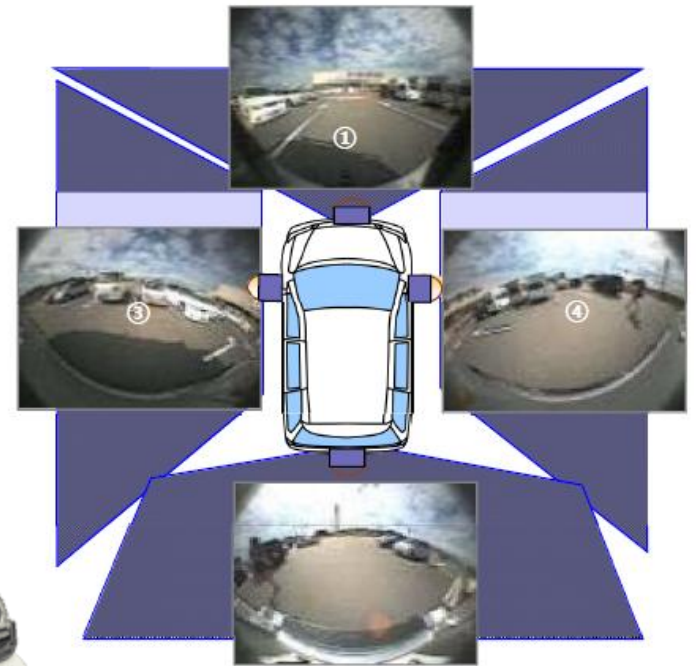

LAND CRUISER 3D SATELLITE CAMERA

SYSTEM COMPONENTS

CAMERA LOCATION

FRONT & BACK 3D VIEW

FRONT 3D VIEW

BACK 3D VIEW

2D AVM SYSTEM

2D AVM + SIDE VIEW

4 CAMERA VIEWS