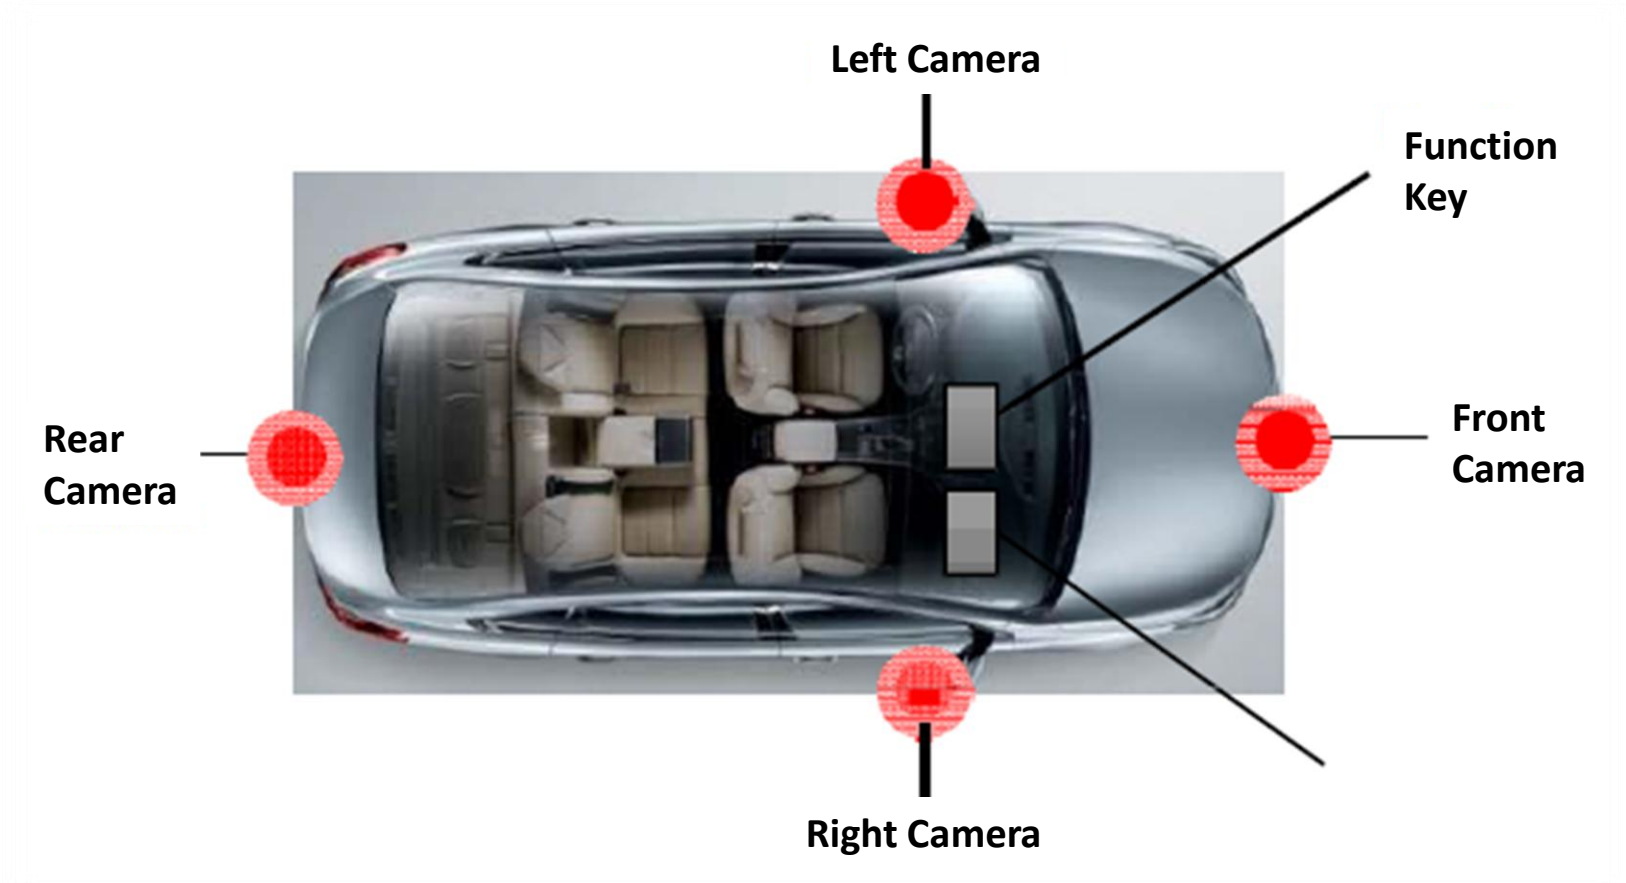

NISSAN PATROL

3D SATELLITE CAMERA

SYSTEM COMPONENTS

CAMERA LOCATION

FRONT & BACK 3D VIEW

FRONT 3D VIEW

BACK 3D VIEW

2D AVM SYSTEM

2D AVM + FRONT VIEW

2D AVM + BACK VIEW

2D AVM SYSTEM

2D AVM + SIDE VIEW

PERSPECTIVE VIEW

DVR MODE (4 cameras real effect

AFTER INSTALLATION