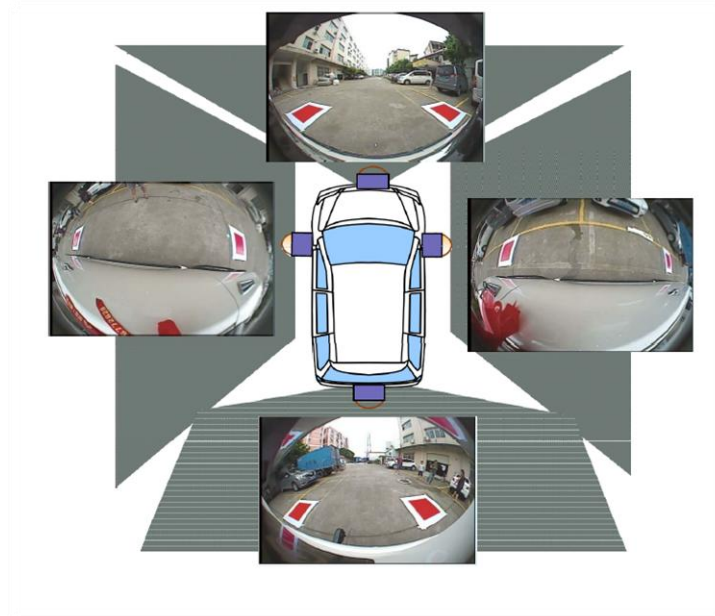

NISSAN PATROL

3D SATELLITE CAMERA

SYSTEM COMPONENTS

CAMERA LOCATION

FRONT & BACK 3D VIEW

FRONT 3D VIEW

BACK 3D VIEW

2D AVM SYSTEM

2D AVM + FRONT VIEW

2D AVM + BACK VIEW

2D AVM SYSTEM

2D AVM + SIDE VIEW

PERSPECTIVE VIEW

DVR MODE (4 cameras real effect

AFTER INSTALLATION