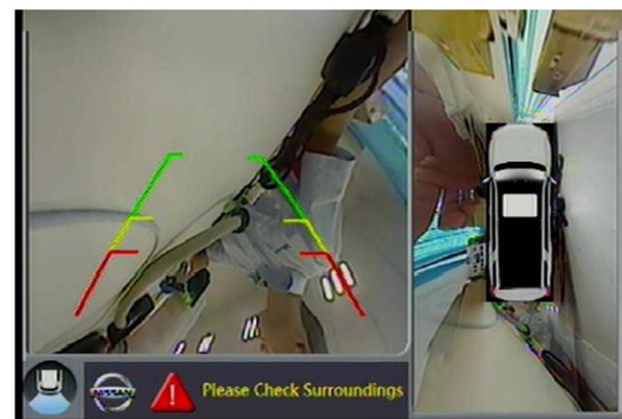

NISSAN PATROL

3D SATELLITE CAMERA

SYSTEM COMPONENTS

CAMERA LOCATION

FRONT & BACK 3D VIEW

FRONT 3D VIEW

BACK 3D VIEW

2D AVM SYSTEM

2D AVM + FRONT VIEW

2D AVM + BACK VIEW

2D AVM SYSTEM

2D AVM + SIDE VIEW

PERSPECTIVE VIEW

DVR MODE (4 cameras real effect

AFTER INSTALLATION