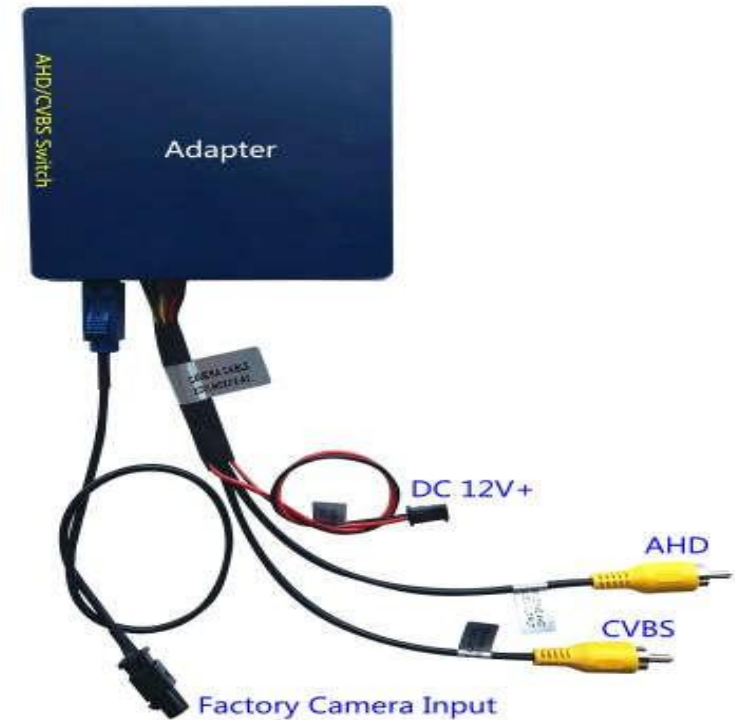

2019 Jeep/Dodge Camera Adapter

*Optional Item
Purchased Separately.

Introduction:

The adapter is designed to retain the factory HD camera when users replace factory radios with aftermarket radios. Selectable AHD or CVBS outputs to different radios. Use for selected 2019 Jeep/Dodge vehicles that equipped with HD Cameras (fakra connector). Reference models:
2019 Wrangler (All Trims)
2019 Dodge Ram (All Trims)

Specification:

Video Input	Factory HD Camera (fakra connector)
Video Output 1	AHD (1280*720, 25fps)
Video Output 2	CVBS (720*480, NTSC)
Power Supply	DC 12V+
Working Temp.	-20° C to 70° C
Storage Temp.	-25° C to 80° C

System Diagram: