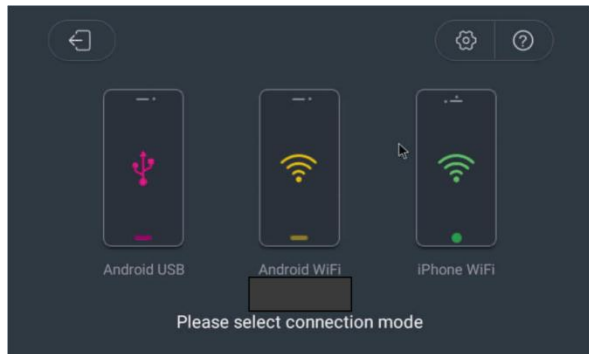

USER INTERFACE

MAIN MENU INTERFACE

VIDEO CONTROL INTERFACE

SETTING MENU INTERFACE

APP INTERFACE

UNINSTALL APP INTERFACE

MIRROR LINK

ACCESSORIES