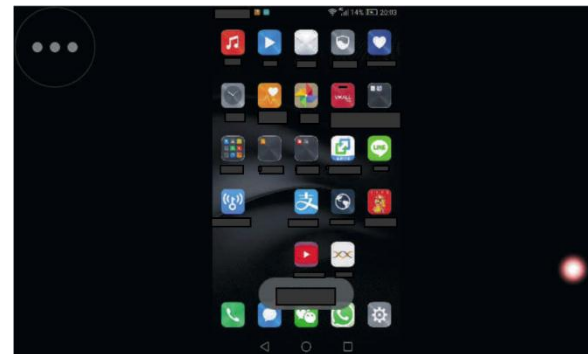

USER INTERFACE

MAIN MENU INTERFACE

VIDEO CONTROL INTERFACE

SETTING MENU INTERFACE

APP INTERFACE

UNINSTALL APP INTERFACE

MIRROR LINK

ACCESSORIES