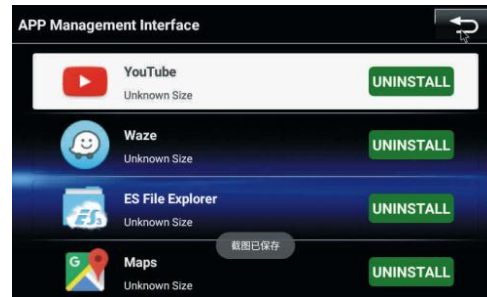

USER INTERFACE

MAIN MENU INTERFACE

VIDEO CONTROL INTERFACE

SETTING MENU INTERFACE

APP INTERFACE

UNINSTALL APP INTERFACE

MIRROR LINK

ACCESSORIES