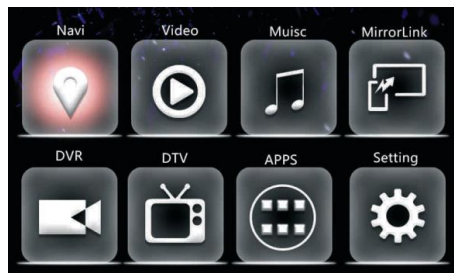

TOYOTA **LAND CRUISER** 2014-2018

BEFORE INSTALLATION

AFTER INSTALLATION

PRODUCT SPECIFICATIONS

- ✓ 7/8/10.3/12.3 " Digital LVDS Digital Screen
- ✓ Android version 6.1
- ✓ Resolution: IPS Screen 800*480/1280*600/1820*480
- ✓ Display : LVDS /VGIF
- ✓ Flash: 16 GB(EMMC)
- ✓ RAM: 2GB DDR3
- ✓ CPU : 1.4 GHz
- ✓ Model : Cortex A7-4
- ✓ Built-in GPS Navigation
- ✓ Navigation storage : TF card (Default 8GB)

PRODUCT SPECIFICATIONS

- ✓ Mirror link : from Android and IOS
- ✓ Built-in DVD Player
- ✓ Cloud Service : Online automatic upgrade
- ✓ Sleep memory: Remember last app when parking.
- ✓ Wi-Fi, Bluetooth support
- ✓ USB Port
- ✓ Operate by knob and mouse and touch
- ✓ Ac display: Displayed in Android Interface

USER INTERFACE

MAIN MENU INTERFACE

VIDEO CONTROL INTERFACE

SETTING MENU INTERFACE

APP INTERFACE

UNINSTALL APP INTERFACE

MIRROR LINK

ACCESSORIES