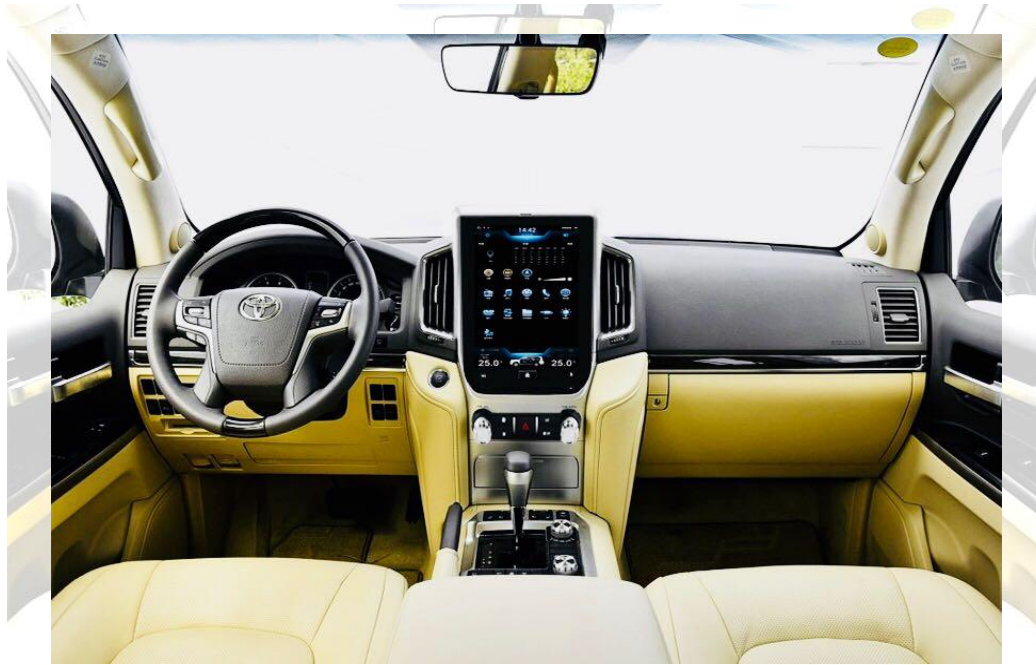

TOYOTA LAND CRUISER 2016-2019

AFTER INSTALLATION

13.3" OEM TESLA SCREEN