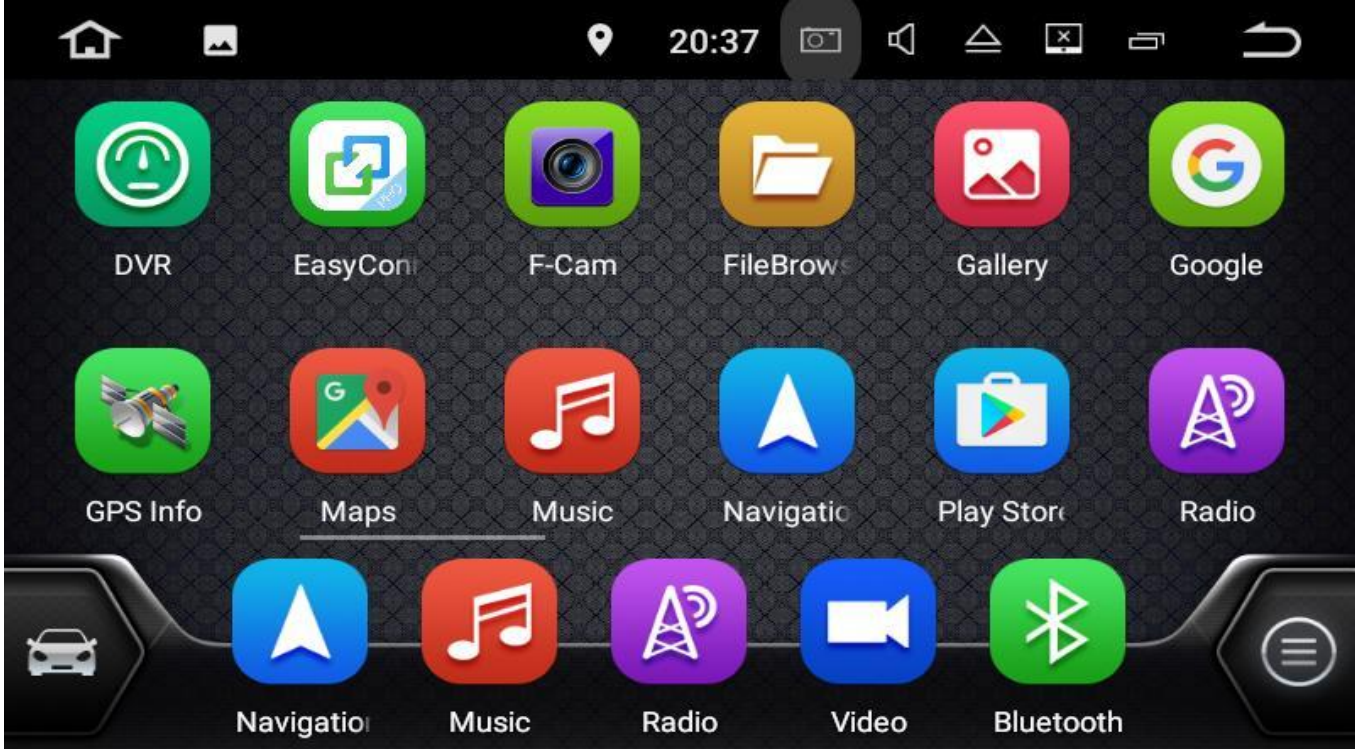

ANDROID NAVIGATION SYSTEM

NISSAN SAFARI VTC

2005-2019

BEFORE INSTALLATION

AFTER INSTALLATION

- 6.95inch Touch Screen
- Resolution: 800 x 480
- Android 7.1
- CPU: Rock chip Quad Core RK3188A, Cortex-A17 1.8GHz

DVD Loader

Functional Buttons

USB
SLOT

MAIN USER INTERFACE

PREVIOUS UI

UPDATED UI

FUNCTIONALITY

- ✓ WIFI
- ✓ MIRROR LINK
- ✓ REVERSE CAMERA